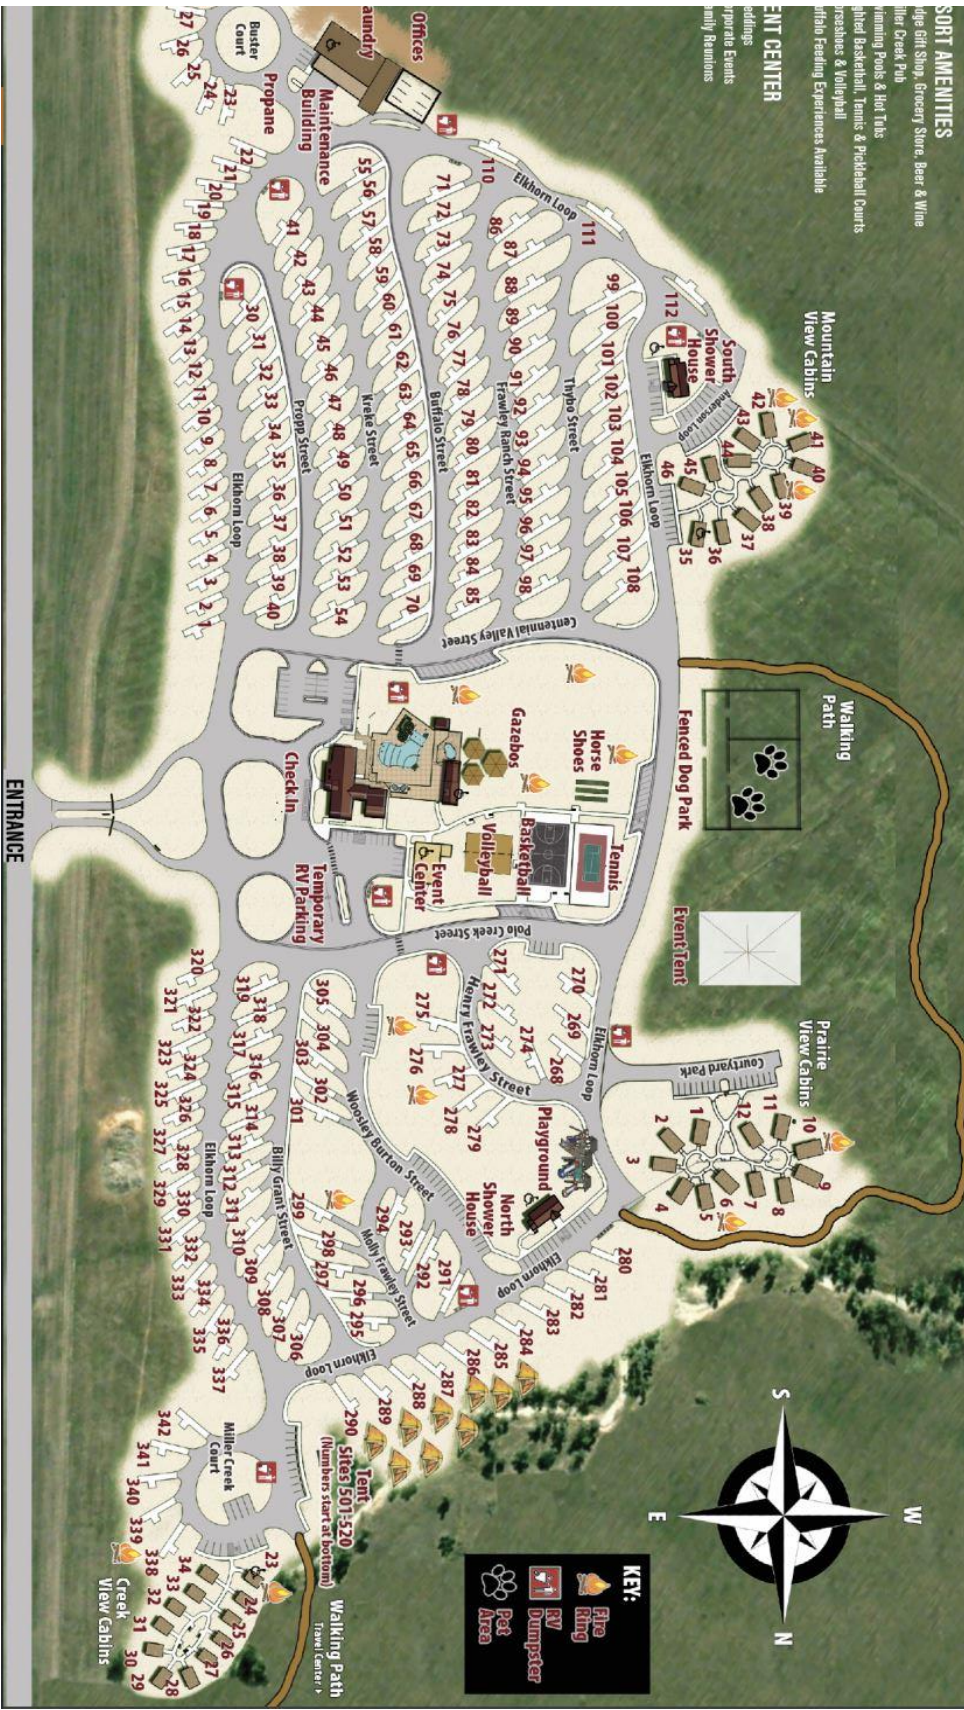

DISCOVER ELKHORN RIDGE ON THE HISTORIC FRAWLEY RANCH

RESORT AMENITIES

Large on Site, Green Store, Beer & Wine
Miller Creek Pub
Swimming Pools & Hot Tubs
Wheelchair Accessible, Tennis & Pickleball Courts
Cabanas & Volleyball
Offsite Feedmill, Experiences Available

ENT CENTER

Offices
Separate Events
Family Restrooms

Elkhorn Ridge RV Resort
20189 US Highway 85, Spearfish, SD 57783

www.ElkhornRidgeResort.com
frontdesk@elkhornridgeresort.com
(605) 722-1800 opt. 1